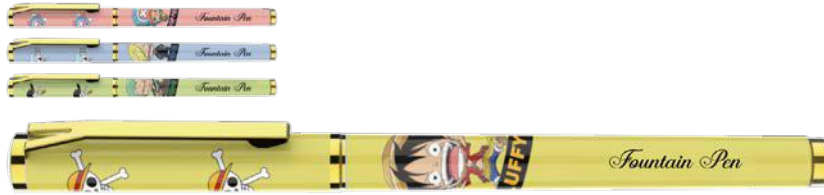

FOUNTAIN PEN

Elegant handwriting

Ref.	Spec.	Color	Single/Asst.	Unit	Sales PK. Type	Sales PK.	Inner	Master
CQ892	0.4mm-0.5mm	●●●●	Asst.	PCS	Color Box	12	144	576